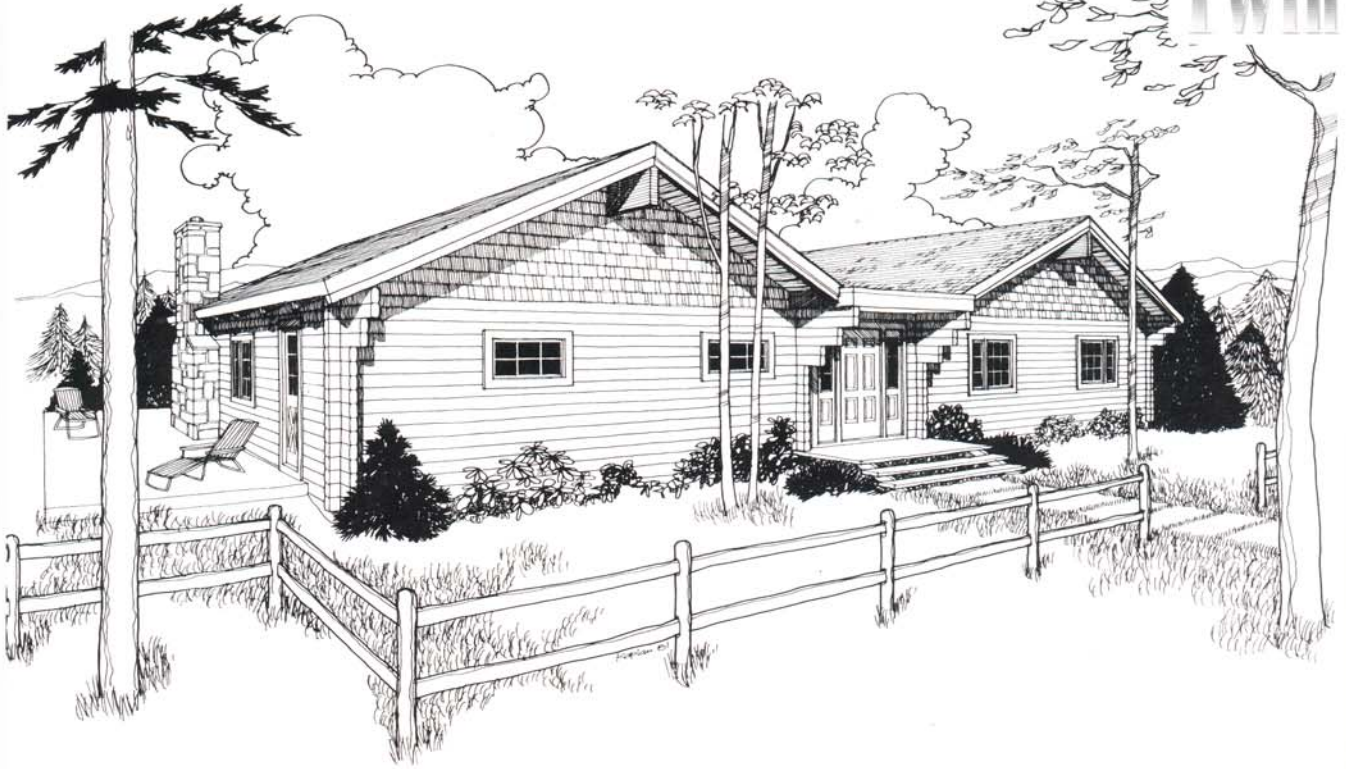

Twin

Living Area

- ▶ 56' x 30'
- ▶ 1,680 sq. ft.

Features

- ▶ 3 Bedrooms
- ▶ 2 Baths
- ▶ Utility Room
- ▶ Great Room
- ▶ Covered Entry

The
Artistry
of Alta
Log
Homes

Alta's award winning Twin is a one story home featuring two peaks which rise above a central entryway. Exposed beam ceilings accentuate the interior style. The living room is designed to accommodate a large fireplace... fieldstone would be nice.