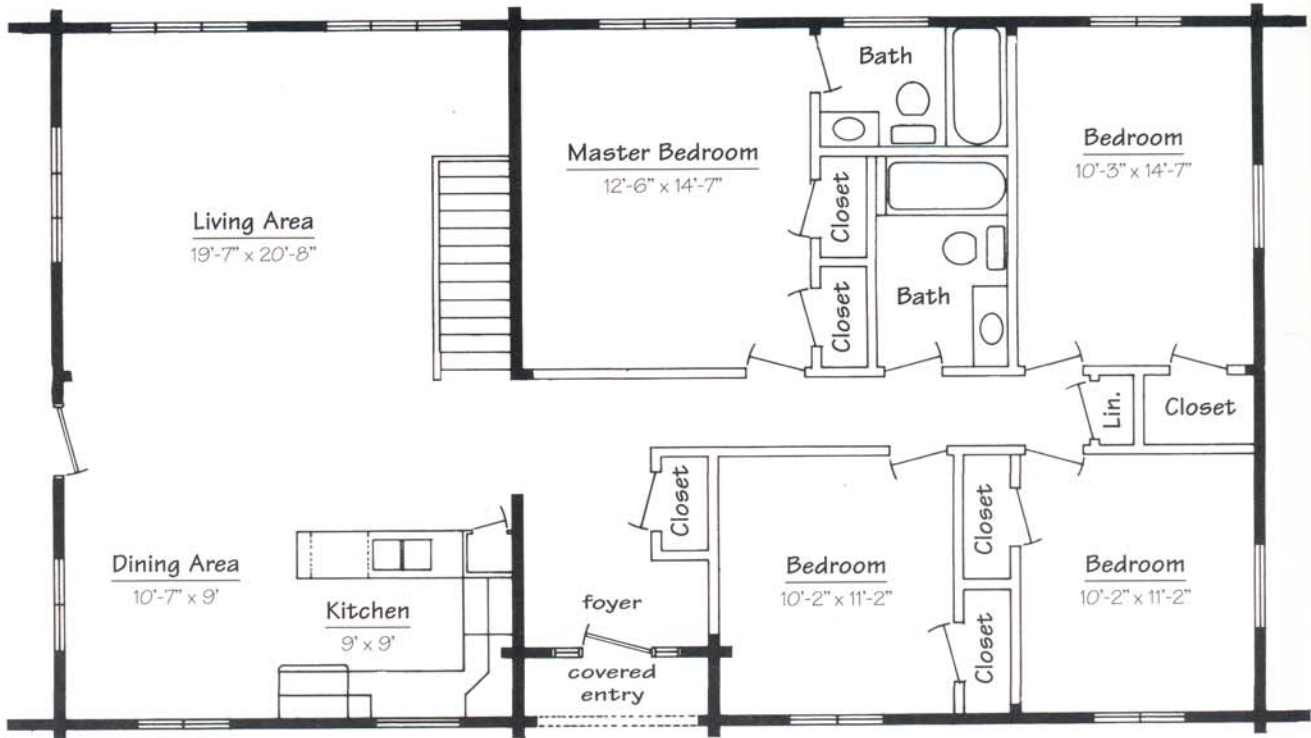

Stamford

Living Area

▶ 52' x 30'-6"
1,586 sq. ft.

Features

- ▶ 4 Bedrooms
- ▶ 2 Baths
- ▶ Great Room

The
Artistry
of Alta
Log
Homes

Our Stamford model is a ranch styled home designed for comfort. It offers four bedrooms, two baths and is highlighted by a great room that is the focal point in this spacious home.