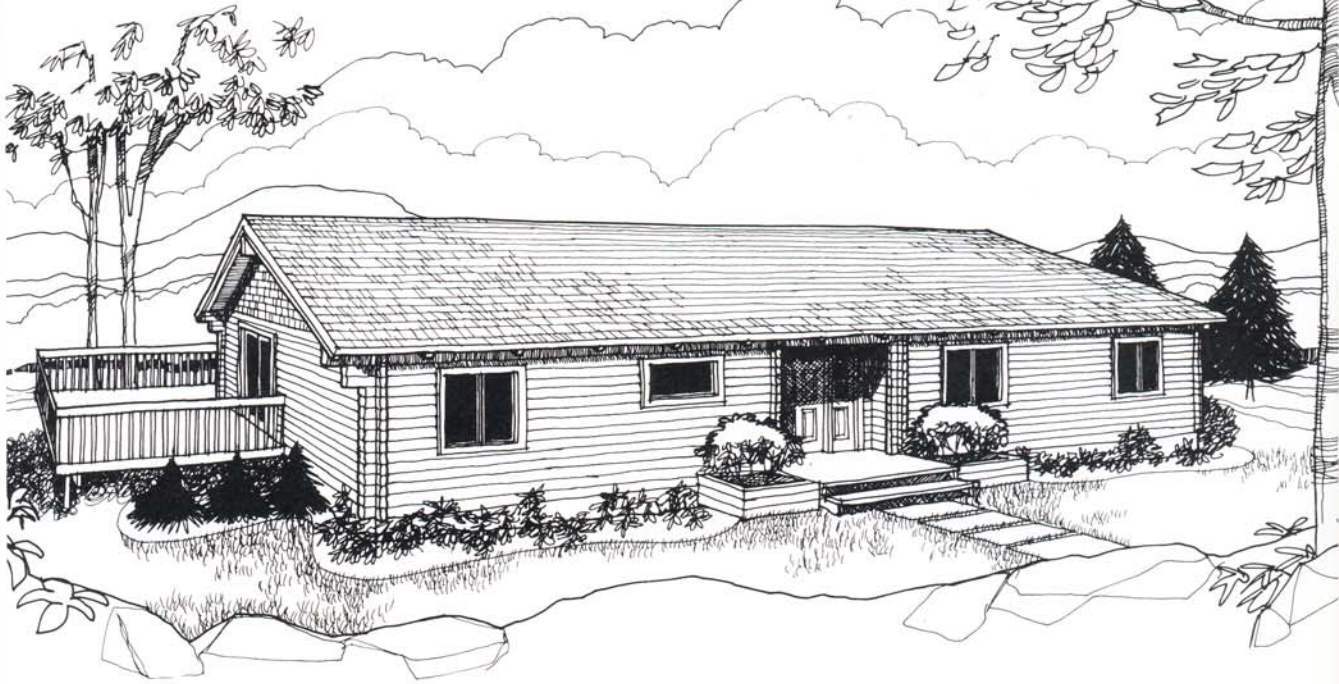

Stamford

Living Area

▶ 52' x 30'-6"
1,586 sq. ft.

Features

- ▶ 4 Bedrooms
- ▶ 2 Baths
- ▶ Great Room

The
Artistry
of Alta
Log
Homes

Our Stamford model is a ranch styled home designed for comfort. It offers four bedrooms, two baths and is highlighted by a great room that is the focal point in this spacious home.