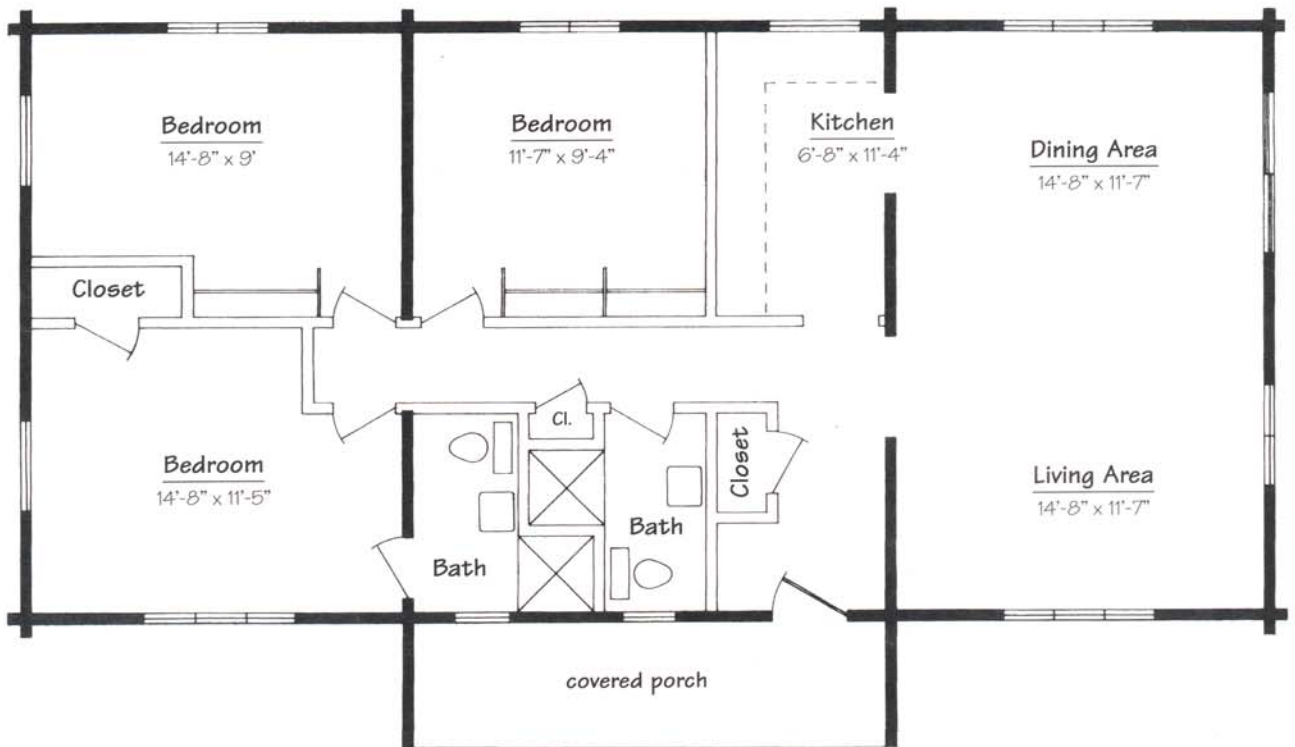

## Living Area

- ▶ 50' x 24'
- ▶ 1,200 sq. ft.

## Features

- ▶ 3 Bedrooms
- ▶ 2 Baths
- ▶ Covered Porch

The  
Artistry  
of Alta  
Log  
Homes

Simple lines define the Retreat. This one-story home offers a surprising amount of space with three bedrooms and a living room that's more than 300 square feet. Outside, a covered entryway porch adds charm and style.