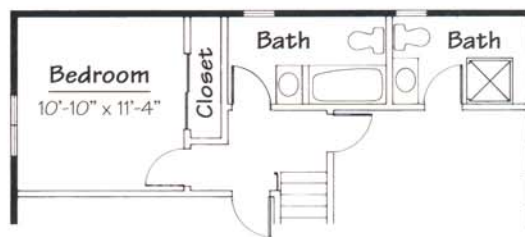

Gambrel

Living Area

- ▶ 34' x 24'
816 sq. ft. 1st.
816 sq. ft. 2nd.
- ▶ 34' x 32'
926 sq. ft. 1st.
816 sq. ft. 2nd.

Features

- “A”
- ▶ 3 Bedrooms
- ▶ 1-½ Baths
- ▶ Covered Porch
- “B”
- ▶ 4 Bedrooms
- ▶ 2-½ Baths
- ▶ Covered Porch

“A”

“B”

alternate master bedroom plan

The
Artistry
of Alta
Log
Homes

Gambrel styling is a traditional approach that has proven quite popular. Our designers have made this a roomy, attractive home with up to four bedrooms. A covered porch is an ideal place for spending warm summer evenings.