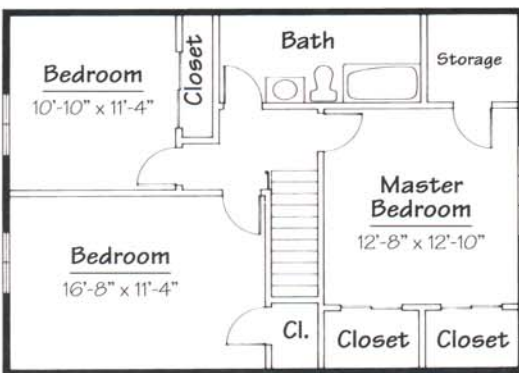

Gambrel

Living Area

- ▶ 34' x 24'
816 sq. ft. 1st.
816 sq. ft. 2nd.
- ▶ 34' x 32'
926 sq. ft. 1st.
816 sq. ft. 2nd.

Features

- “A”
- ▶ 3 Bedrooms
- ▶ 1-½ Baths
- ▶ Covered Porch
- “B”
- ▶ 4 Bedrooms
- ▶ 2-½ Baths
- ▶ Covered Porch

“A”

“B”

alternate master bedroom plan

The
Artistry
of Alta
Log
Homes

Gambrel styling is a traditional approach that has proven quite popular. Our designers have made this a roomy, attractive home with up to four bedrooms. A covered porch is an ideal place for spending warm summer evenings.