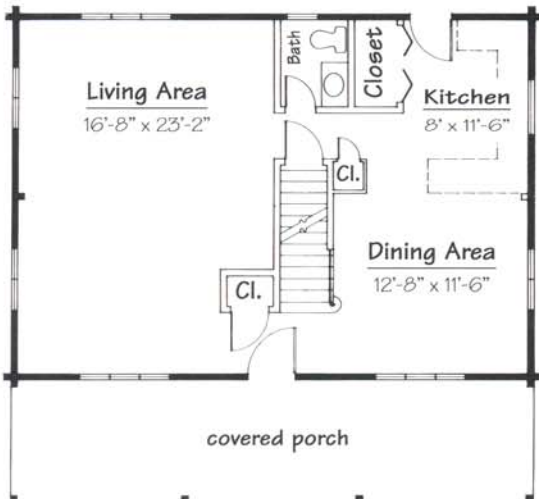

Gambrel

Living Area

- ▶ 34' x 24'
816 sq. ft. 1st.
816 sq. ft. 2nd.
- ▶ 34' x 32'
926 sq. ft. 1st.
816 sq. ft. 2nd.

Features

- “A”
- ▶ 3 Bedrooms
- ▶ 1-½ Baths
- ▶ Covered Porch
- “B”
- ▶ 4 Bedrooms
- ▶ 2-½ Baths
- ▶ Covered Porch

“A”

“B”

alternate master bedroom plan

The
Artistry
of Alta
Log
Homes

Gambrel styling is a traditional approach that has proven quite popular. Our designers have made this a roomy, attractive home with up to four bedrooms. A covered porch is an ideal place for spending warm summer evenings.