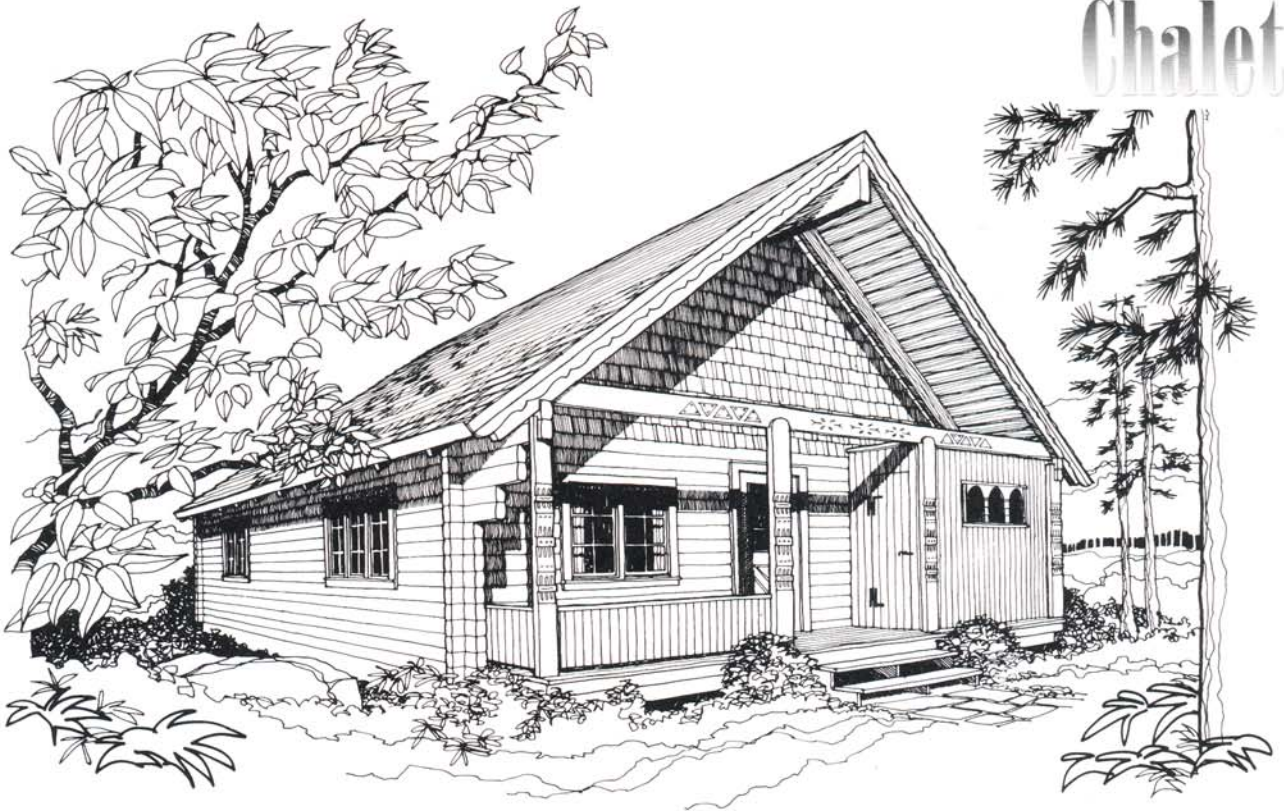

# Chalet

## Features

- ▶ 3 Bedrooms
- ▶ 1 Bath
- ▶ Mud Room
- ▶ Covered Porch

The  
Artistry  
of Alta  
Log  
Homes

Our chalets incorporate the warmth of a log home with traditional chalet stylings. Offered in several versions, featuring a bedroom loft, these homes are perennial favorites. Adding a special touch is the front porch featuring Scandinavian hand carved posts.