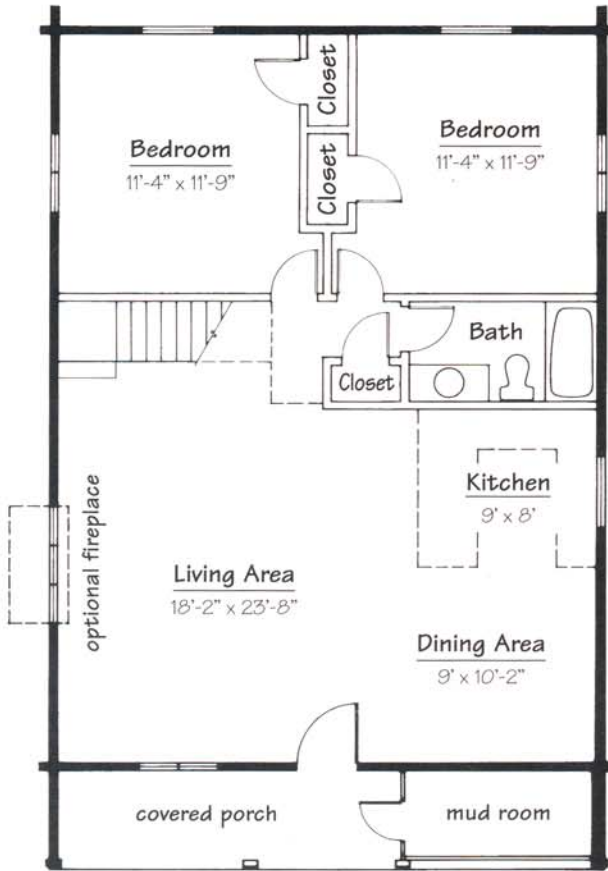

# Chalet

## Living Area

- ▶ 24' x 30'  
720 sq. ft. 1st.  
376 sq. ft. loft
- ▶ 24' x 34'  
816 sq. ft. 1st.  
376 sq. ft. loft
- ▶ 28' x 38'  
1,064 sq. ft. 1st.  
460 sq. ft. loft

## Features

- ▶ 3 Bedrooms
- ▶ 1 Bath
- ▶ Mud Room
- ▶ Covered Porch

The  
Artistry  
of Alta  
Log  
Homes

Our chalets incorporate the warmth of a log home with traditional chalet stylings. Offered in several versions, featuring a bedroom loft, these homes are perennial favorites. Adding a special touch is the front porch featuring Scandinavian hand carved posts.